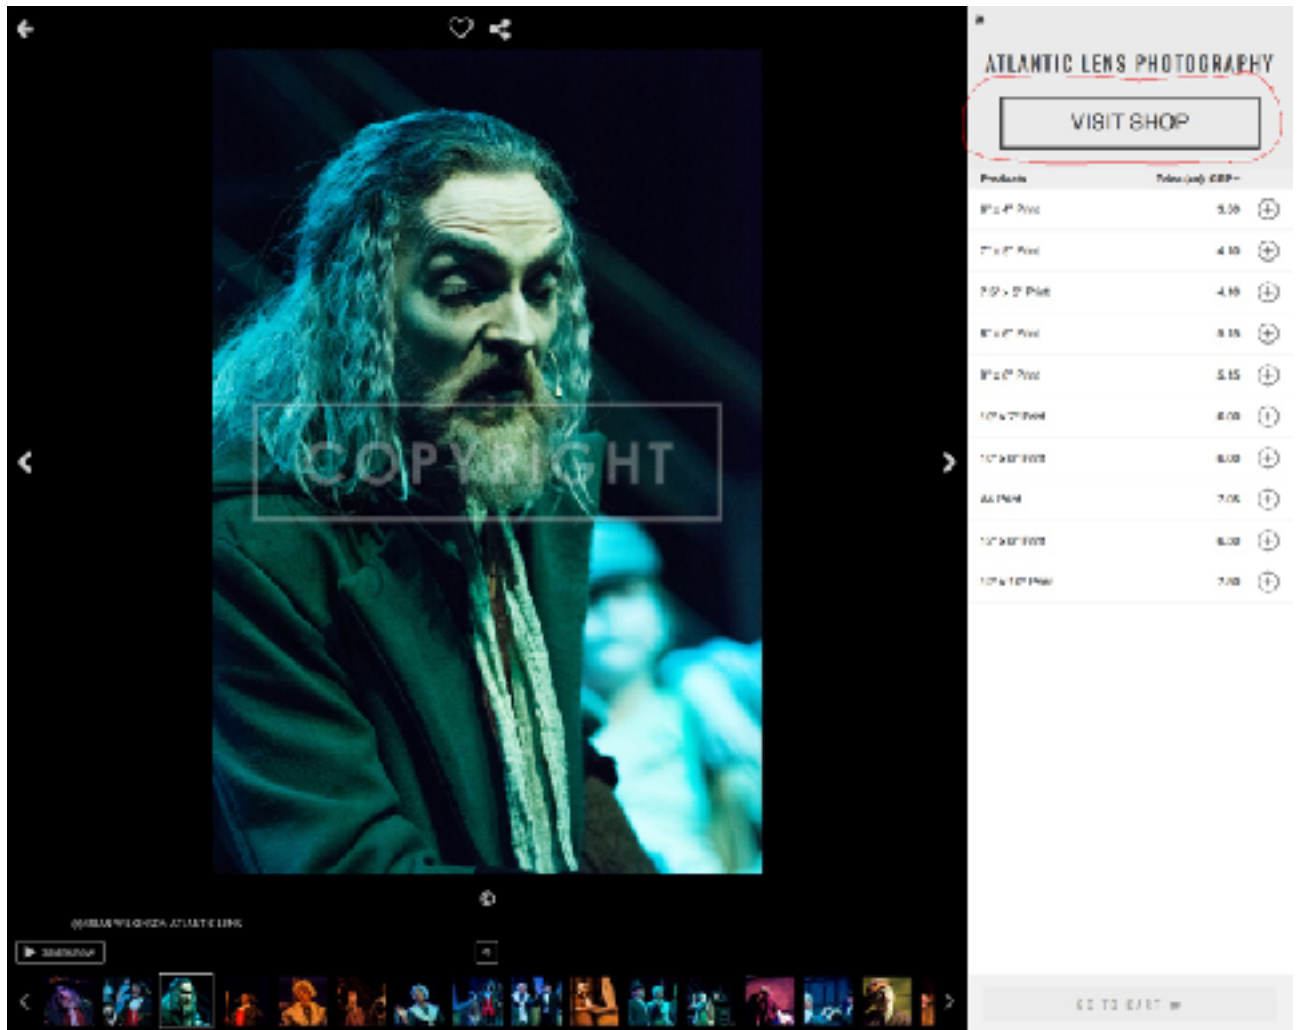

Help with Ordering

First select Picture that you want

Next order from the most popular print sizes in the sidebar or visit shop to see full range of products

Click on see all in the shop to expand available products

At Any time you can visit your shopping cart to see you order so far or to complete order and pay.

ATLANTIC LENS PHOTOGRAPHY

VISIT SHOP

Products	Price (only GBP)
8 1/2 x 11 Print	3.50
7 1/2 x 11 Print	4.50
7 1/2 x 5 1/2 Print	4.50
8 1/2 x 11 Print	3.50
8 1/2 x 11 Print	5.50
10 1/2 x 11 Print	6.00
10 1/2 x 11 Print	6.00
A4 PRINT	7.00
10 1/2 x 11 Print	6.00
10 1/2 x 11 Print	7.00