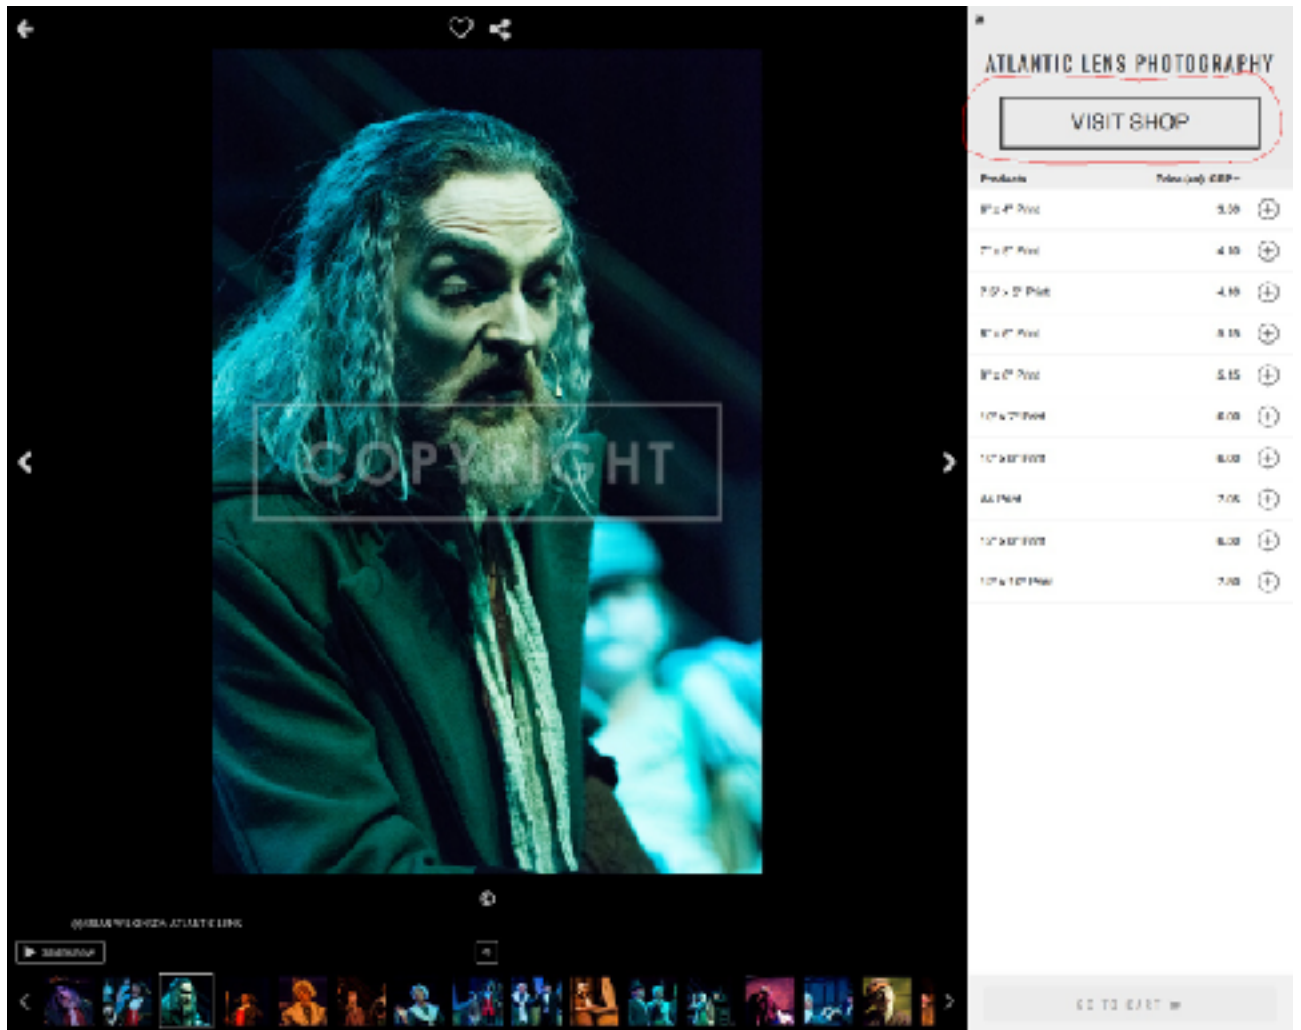

# Help with Ordering

First select Picture that you want

Next order from the most popular print sizes in the sidebar or visit shop to see full range of products

Click on see all in the shop to expand available products

At Any time you can visit your shopping cart to see you order so far or to complete order and pay.

ATLANTIC LENS PHOTOGRAPHY

VISIT SHOP

Products	Price (only GBP)
8 1/2 x 11 Print	3.50
7 1/2 x 11 Print	4.50
7 1/2 x 5 1/2 Print	4.50
8 1/2 x 11 Print	3.50
8 1/2 x 11 Print	5.50
10 1/2 x 11 Print	6.00
10 1/2 x 11 Print	6.00
A4 PRINT	7.00
10 1/2 x 11 Print	6.00
10 1/2 x 11 Print	7.00