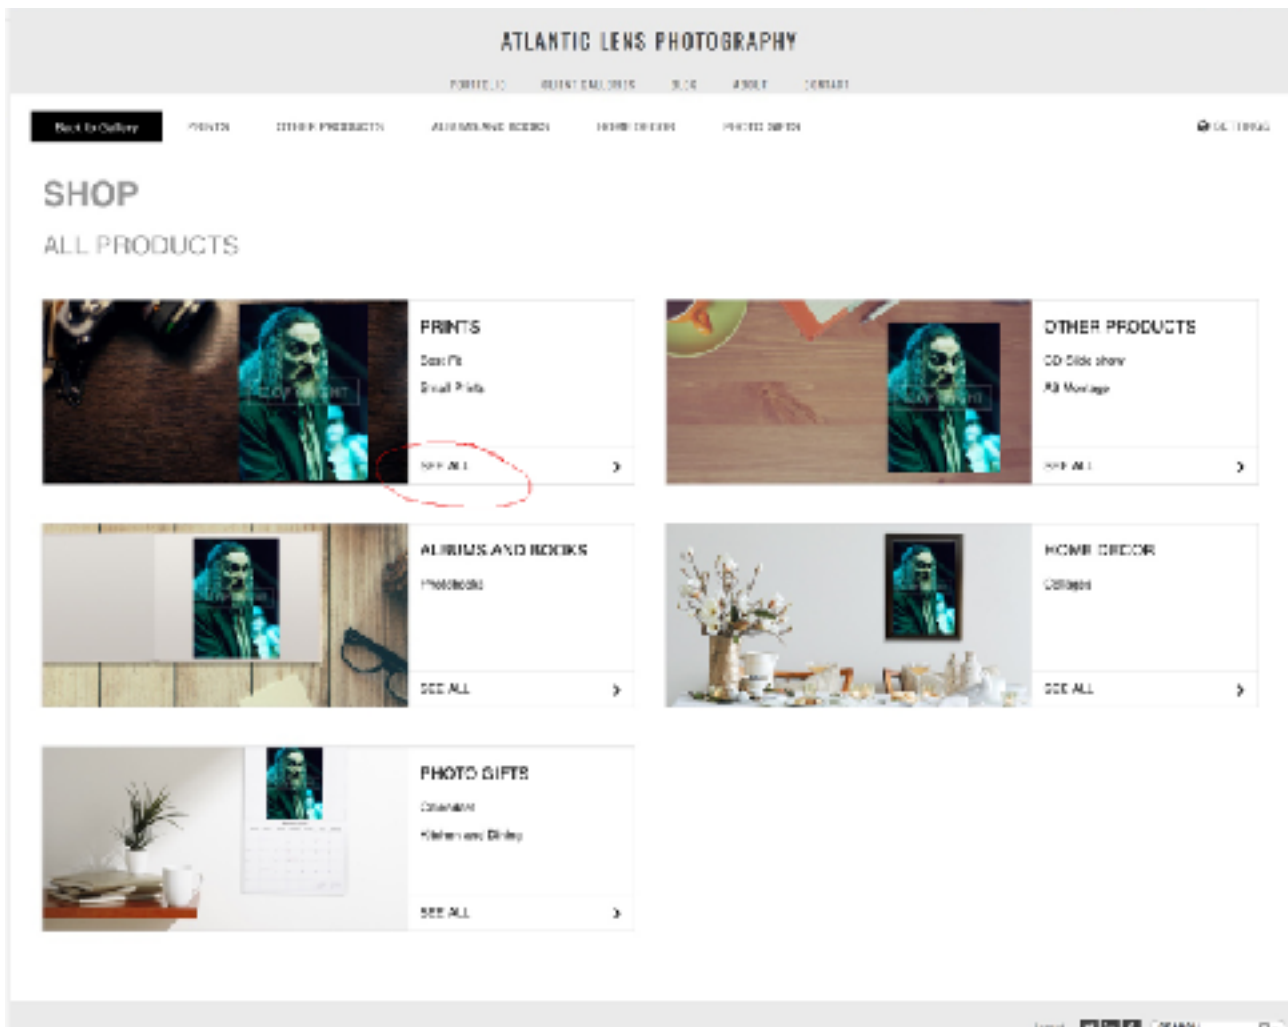

# Help with Ordering

First select Picture that you want

Next order from the most popular print sizes in the sidebar or visit shop to see full range of products

Click on see all in the shop to expand available products

At Any time you can visit your shopping cart to see you order so far or to complete order and pay.

ATLANTIC LENS PHOTOGRAPHY

VISIT SHOP

Products	Price (only GBP)
8 1/2 x 11 Print	3.50
7 1/2 x 11 Print	4.50
7 1/2 x 5 1/2 Print	4.50
8 1/2 x 11 Print	3.50
8 1/2 x 11 Print	5.50
10 1/2 x 11 Print	6.00
10 1/2 x 11 Print	6.00
A4 PRINT	7.00
10 1/2 x 11 Print	6.00
10 1/2 x 11 Print	7.00