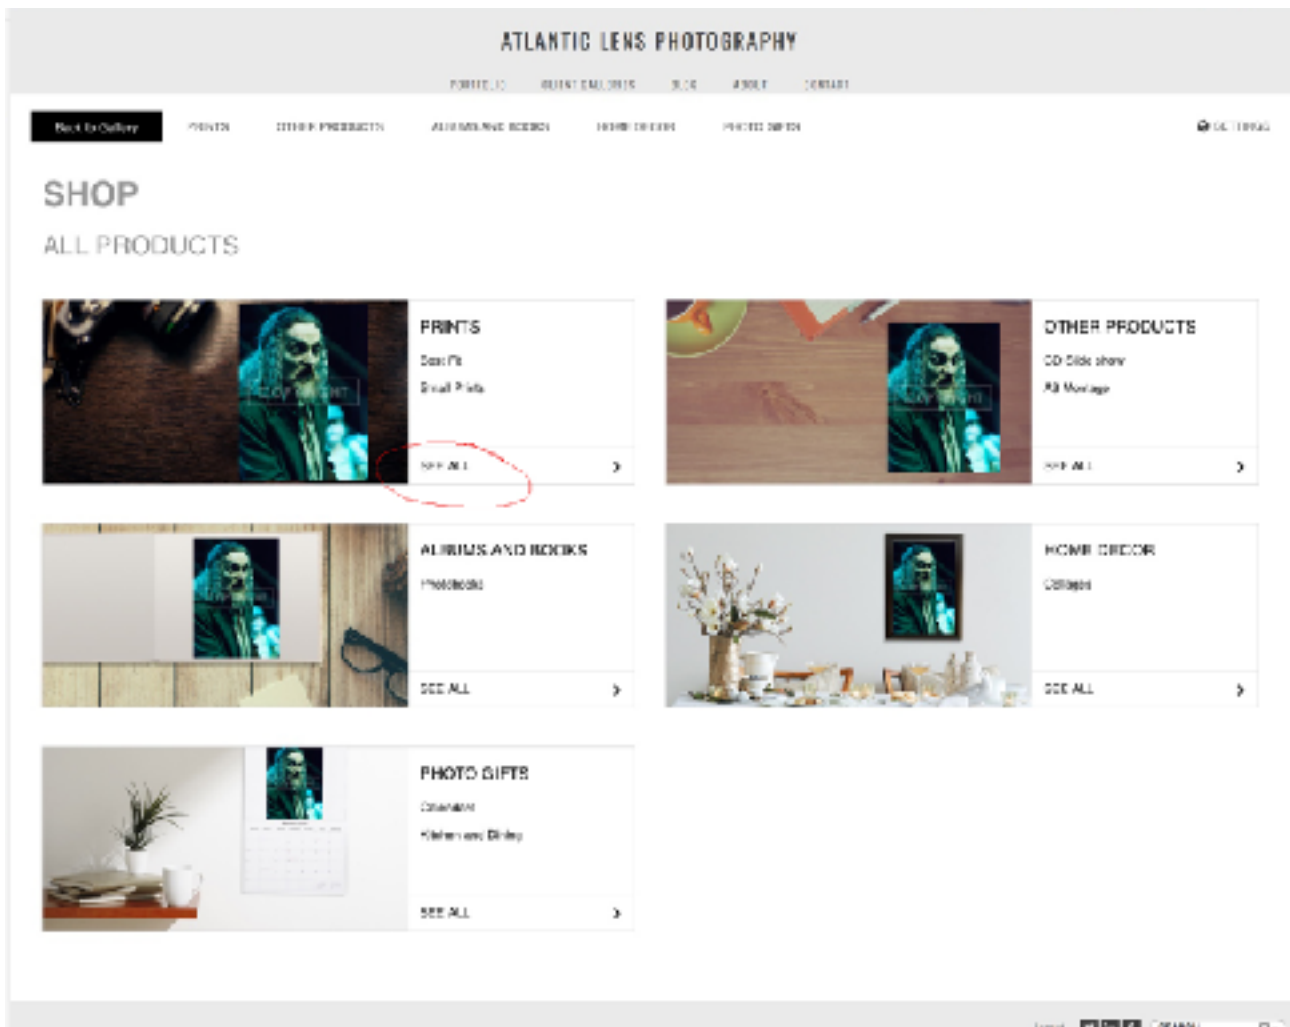

Help with Ordering

First select Picture that you want

Next order from the most popular print sizes in the sidebar or visit shop to see full range of products

Click on see all in the shop to expand available products

At Any time you can visit your shopping cart to see you order so far or to complete order and pay.

ATLANTIC LENS PHOTOGRAPHY

VISIT SHOP

Products	Price (only GBP)
8 1/2 x 11 Print	3.50
7 1/2 x 11 Print	4.50
7 1/2 x 5 1/2 Print	4.50
8 1/2 x 11 Print	3.50
8 1/2 x 11 Print	5.50
10 1/2 x 11 Print	6.00
10 1/2 x 11 Print	6.00
A4 PRINT	7.00
10 1/2 x 11 Print	6.00
10 1/2 x 11 Print	7.00